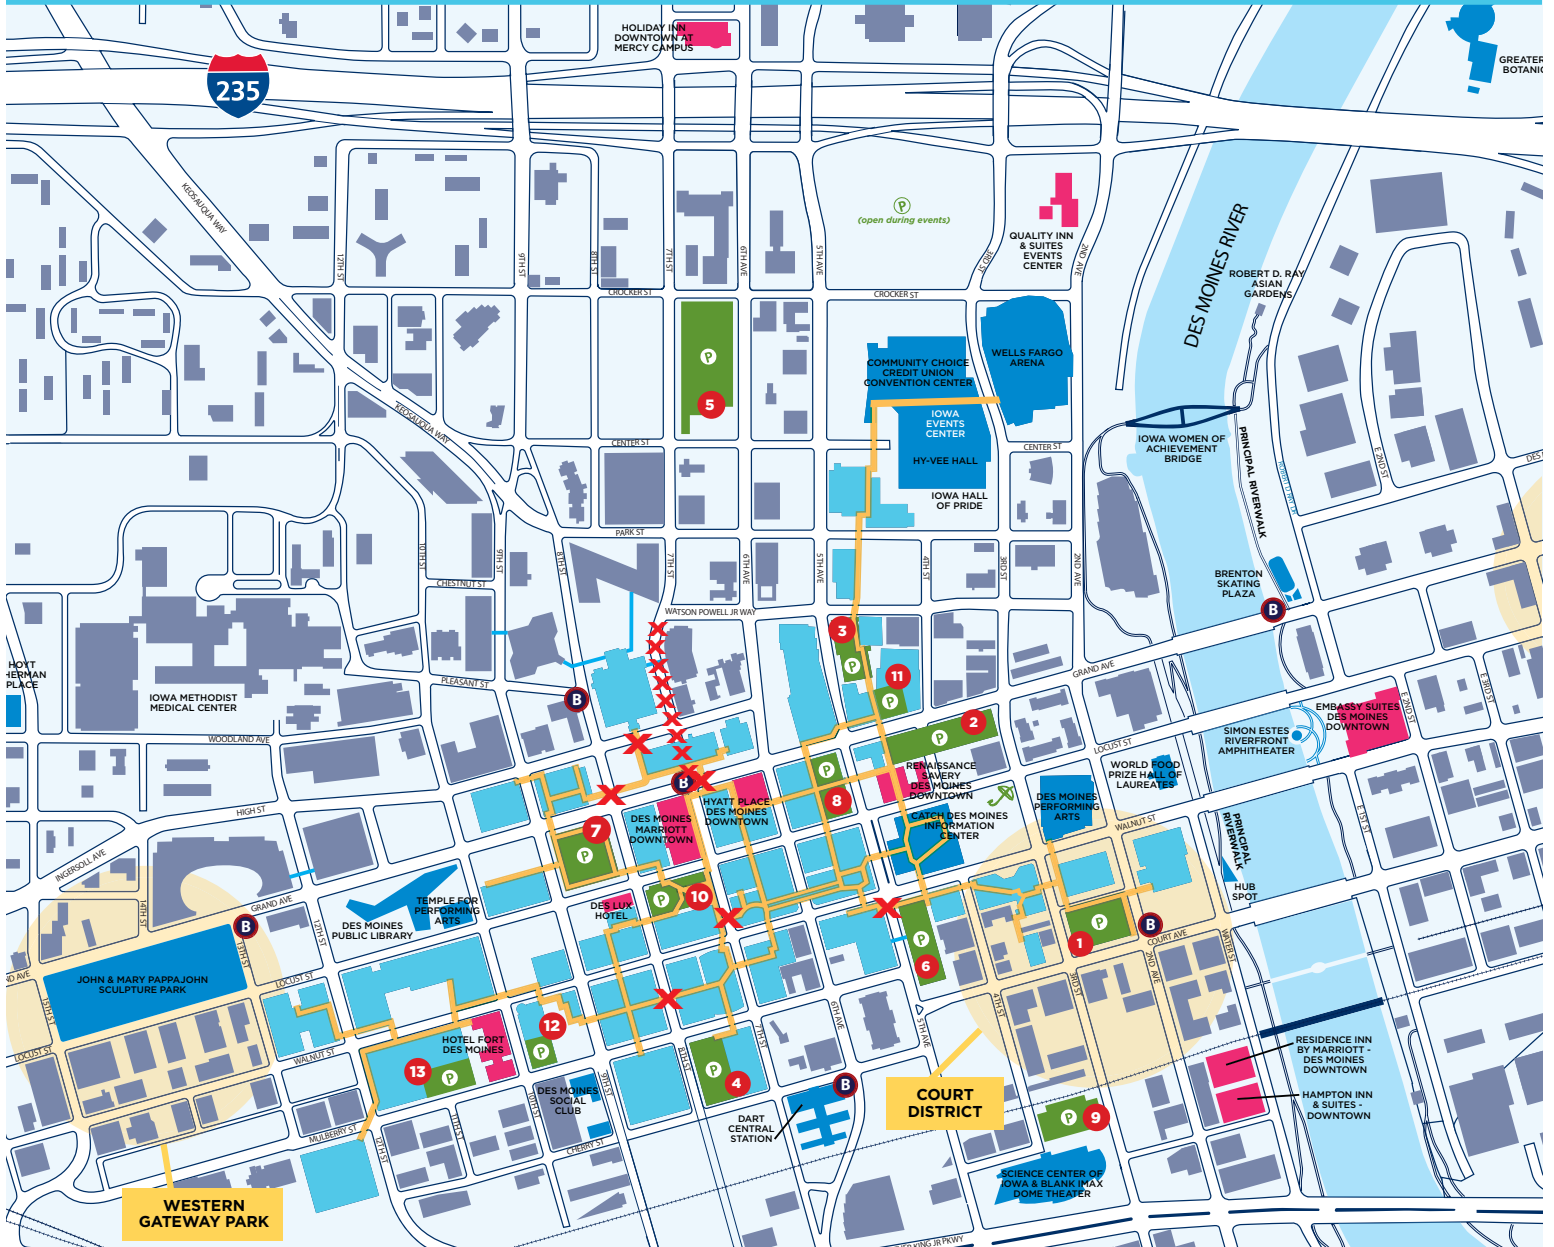

DES MOINES

Hourly Parking Rates

<p>1 3rd & Court</p> <p>2 4th & Grand</p> <p>3 5th & Keo</p> <p>4 8th & Mulberry</p> <p>0-1...\$2 1-2...\$4 2-3...\$5 3-4...\$6 4-5...\$7 5-12...\$7.50 12-24...\$11</p>	<p>5 7th & Center Park & Ride</p> <p>0-1...\$1.50 1-2...\$3 2-3...\$3.50 3-4...\$4 4-5...\$4.50 5-12...\$5 12-24...\$6</p> <p>6 5th & Walnut</p> <p>7 9th & Locust</p> <p>0-1...\$2.00 1-2...\$4 2-3...\$5.25 3-4...\$5.50 4-5...\$6.50 5-6...\$9 6-7...\$9 7-12...\$9 12-24...\$13</p>	<p>8 5th & Locust</p> <p>0-1...\$1 1-2...\$2 2-3...\$3 3-4...\$4 4-5...\$5 5-6...\$6 6-7...\$7 7-8...\$8 8-9...\$9 9-24...\$10</p>	<p>9 Science Center Open 10 a.m.-10 p.m.</p> <p>0-1...\$3 1-2...\$4 2-3...\$5 3-4...\$6 4-5...\$7 5-6...\$8 6-7...\$9 7-12...\$10</p> <p>10 Partnership Lot</p> <p>0-1...\$2 1-2...\$3 2-3...\$4 3-11...\$4+\$1 per hour 11-24...\$13</p>	<p>11 4th & Grand</p> <p>\$7/day flat fee</p> <p>12 10th & Mulberry</p> <p>0-1...\$2 1-2...\$4 2-3...\$5 3-8...\$7 8-12...\$9 12-24...\$11</p> <p>13 11th & Mulberry</p> <p>0-30 min...\$2 30 min-1...\$3 1-2...\$4 2-3...\$5 3-4...\$6 4-24...\$8</p>
--	--	---	---	---